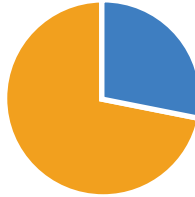

Approximately 25% of children under age 18 are living in poverty ¹

Approximately 68% of children under age 6 live in homes where all adults work ¹

Are young children in Grays Harbor County ready for kindergarten when they enter?

Only 52% of children in Grays Harbor County demonstrate characteristics of entering kindergartners in 6 of 6 domains. ²

Only 46% of low-income children in Grays Harbor County demonstrate characteristics of entering kindergartners in 6 of 6 domains. ²

Almost 73,000 people call Grays Harbor County home. Nearly 4,000 are children younger than 5 years old. ³

Child care supply in Grays Harbor County

In Grays Harbor County, the number of child care providers has dropped from 69 with capacity for 1,506 children in 2012, to 52 providers with capacity for 1,246 children in December 2016.*