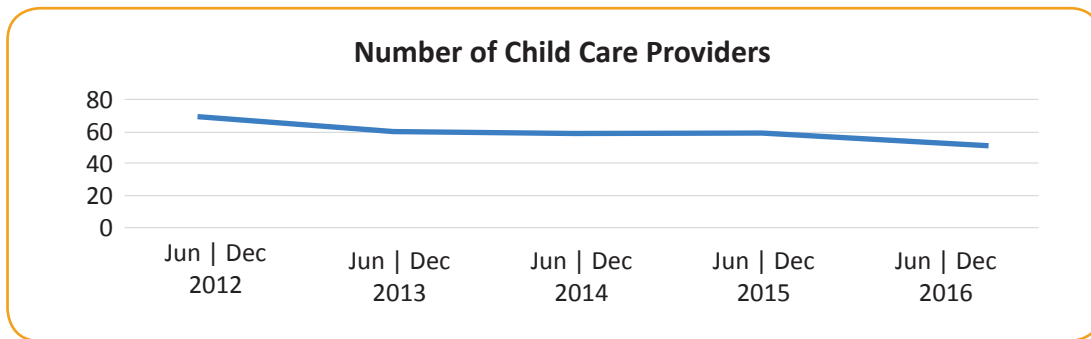

Approximately 25% of children under age 18 are living in poverty ¹

Approximately 68% of children under age 6 live in homes where all adults work ¹

Are young children in Grays Harbor County ready for kindergarten when they enter?

Only 52% of children in Grays Harbor County demonstrate characteristics of entering kindergartners in 6 of 6 domains. ²

Only 46% of low-income children in Grays Harbor County demonstrate characteristics of entering kindergartners in 6 of 6 domains. ²

Almost 73,000 people call Grays Harbor County home. Nearly 4,000 are children younger than 5 years old. ³

Child care supply in Grays Harbor County

In Grays Harbor County, the number of child care providers has dropped from 69 with capacity for 1,506 children in 2012, to 52 providers with capacity for 1,246 children in December 2016.*