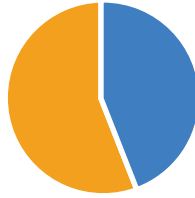

Approximately 25% of children under age 18 are living in poverty ¹

Approximately 68% of children under age 6 live in homes where all adults work ¹

Are young children in Grays Harbor County ready for kindergarten when they enter?

Only 52% of children in Grays Harbor County demonstrate characteristics of entering kindergartners in 6 of 6 domains. ²

Only 46% of low-income children in Grays Harbor County demonstrate characteristics of entering kindergartners in 6 of 6 domains. ²

Almost 73,000 people call Grays Harbor County home. Nearly 4,000 are children younger than 5 years old. ³

Child care supply in Grays Harbor County

In Grays Harbor County, the number of child care providers has dropped from 69 with capacity for 1,506 children in 2012, to 52 providers with capacity for 1,246 children in December 2016.*