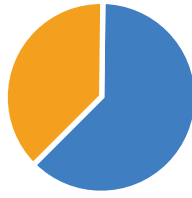

Approximately 15% of children under age 18 are living in poverty ¹

Approximately 59% of children under age 6 live in homes where all adults work ¹

Are young children in Thurston County ready for kindergarten when they enter?

Only 52% of children in Thurston County demonstrate characteristics of entering kindergartners in 6 of 6 domains. ²

Only 37% of low-income children in Thurston County demonstrate characteristics of entering kindergartners in 6 of 6 domains. ²

Over 272,000 people call Thurston County home. More than 15,000 are children younger than 5 years old. ³

Child care supply in Thurston County

In Thurston County, the number of child care providers has dropped from 268 with capacity for 6,965 children in 2012, to 202 providers with capacity for 6,796 children in December 2016.*