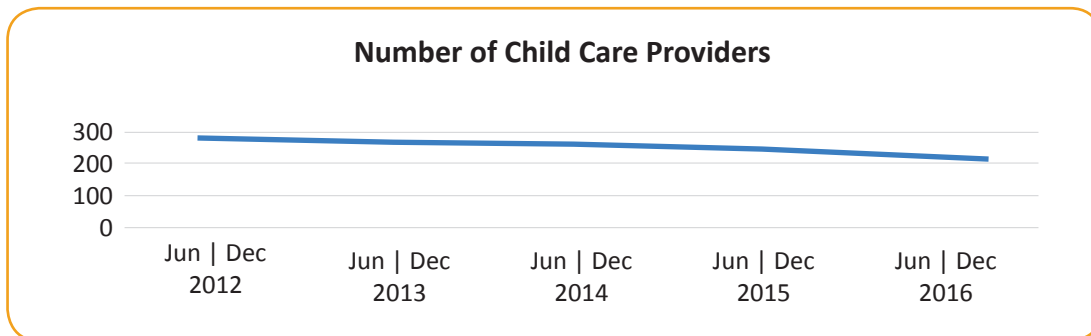

Approximately 15% of children under age 18 are living in poverty ¹

Approximately 59% of children under age 6 live in homes where all adults work ¹

Are young children in Thurston County ready for kindergarten when they enter?

Only 52% of children in Thurston County demonstrate characteristics of entering kindergartners in 6 of 6 domains. ²

Only 37% of low-income children in Thurston County demonstrate characteristics of entering kindergartners in 6 of 6 domains. ²

Over 272,000 people call Thurston County home. More than 15,000 are children younger than 5 years old. ³

Child care supply in Thurston County

In Thurston County, the number of child care providers has dropped from 268 with capacity for 6,965 children in 2012, to 202 providers with capacity for 6,796 children in December 2016.*