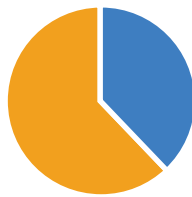

Approximately 15% of children under age 18 are living in poverty ¹

Approximately 59% of children under age 6 live in homes where all adults work ¹

Are young children in Thurston County ready for kindergarten when they enter?

Only 52% of children in Thurston County demonstrate characteristics of entering kindergartners in 6 of 6 domains. ²

Only 37% of low-income children in Thurston County demonstrate characteristics of entering kindergartners in 6 of 6 domains. ²

Over 272,000 people call Thurston County home. More than 15,000 are children younger than 5 years old. ³

Child care supply in Thurston County

In Thurston County, the number of child care providers has dropped from 268 with capacity for 6,965 children in 2012, to 202 providers with capacity for 6,796 children in December 2016.*